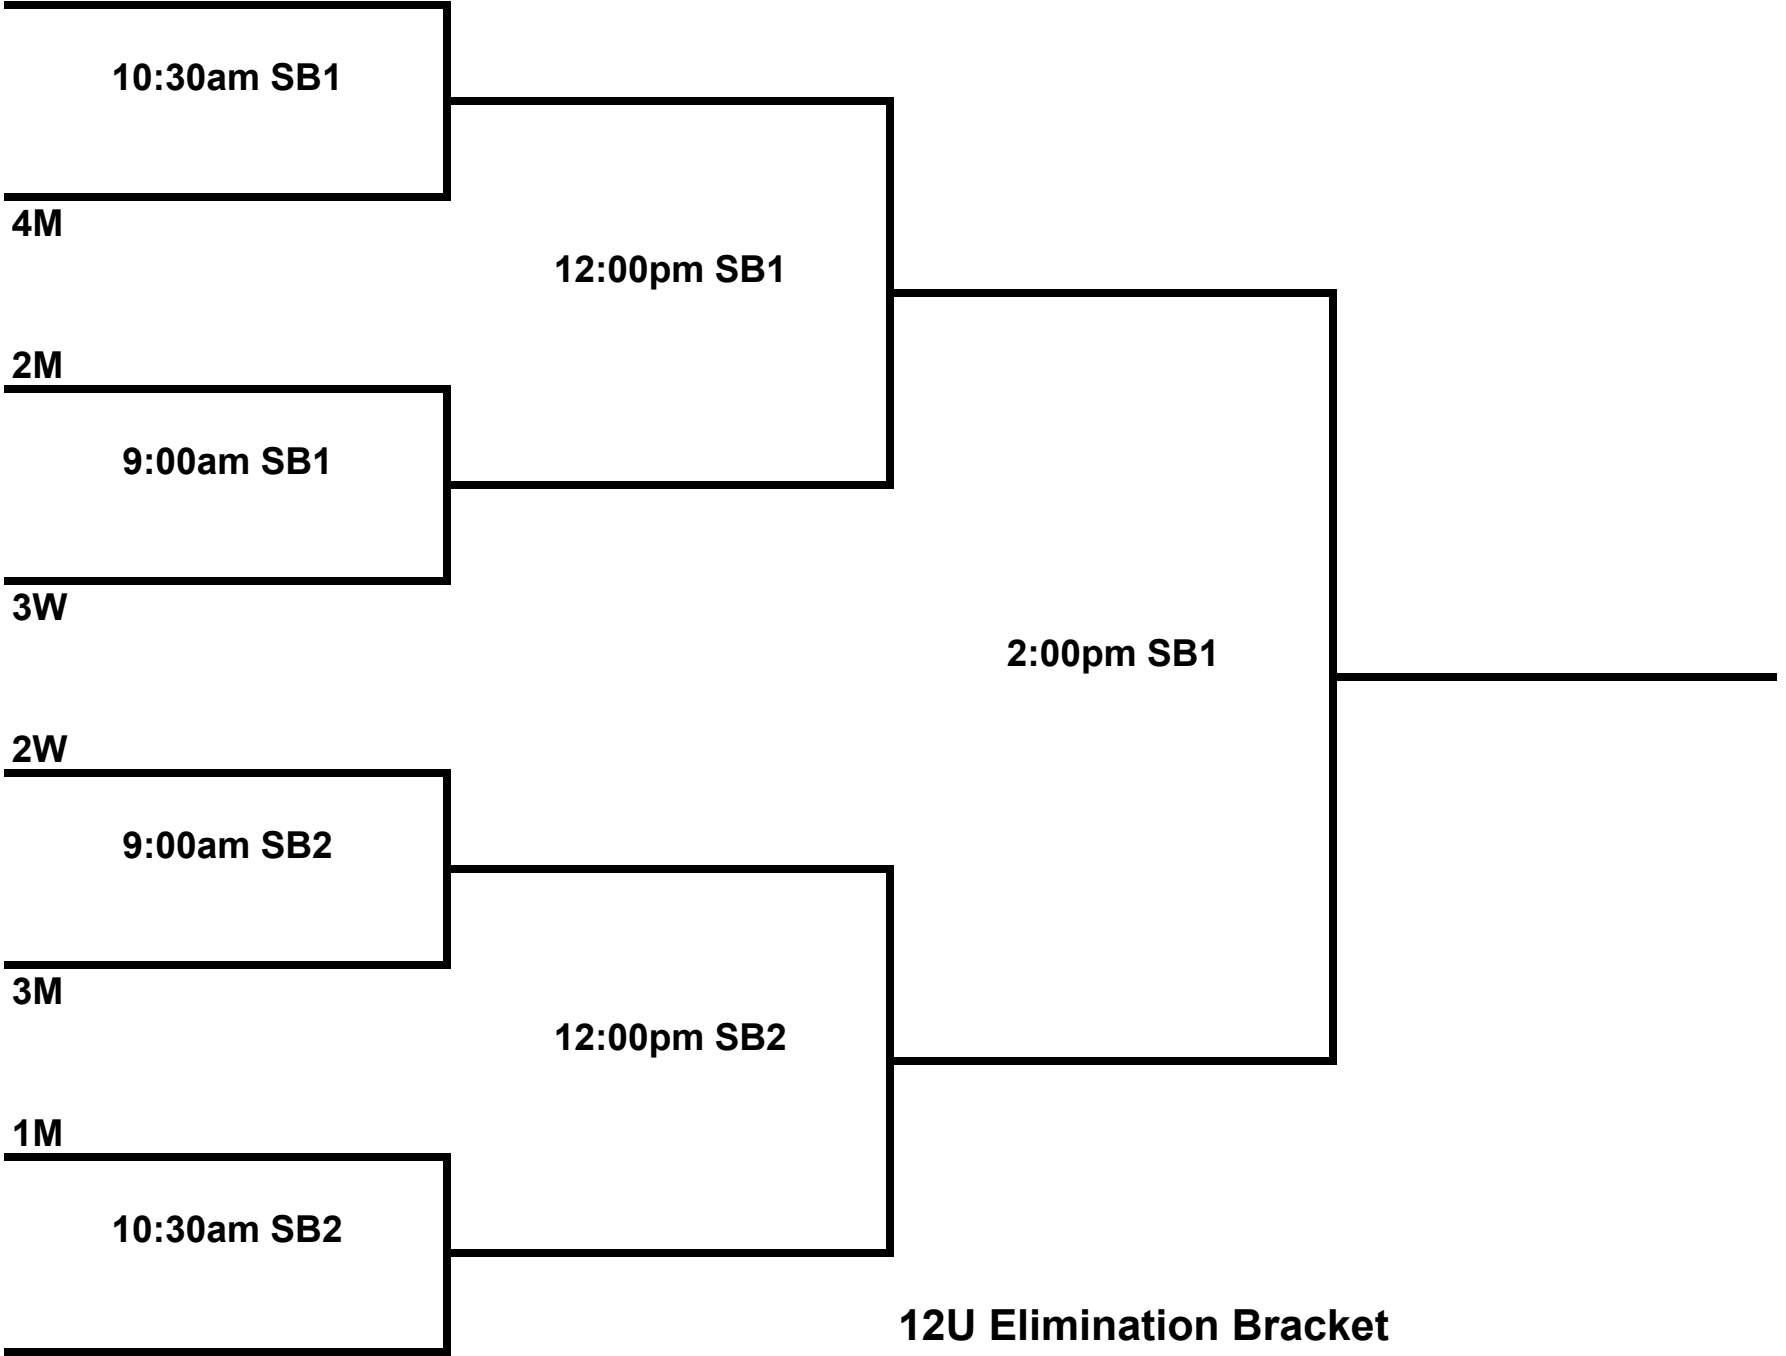

**9:00am SB1**

**3W**

**2:00pm SB1**

**2W**

**9:00am SB2**

**3M**

**12:00pm SB2**

**1M**

**10:30am SB2**

**4W**

**12U Elimination Bracket**