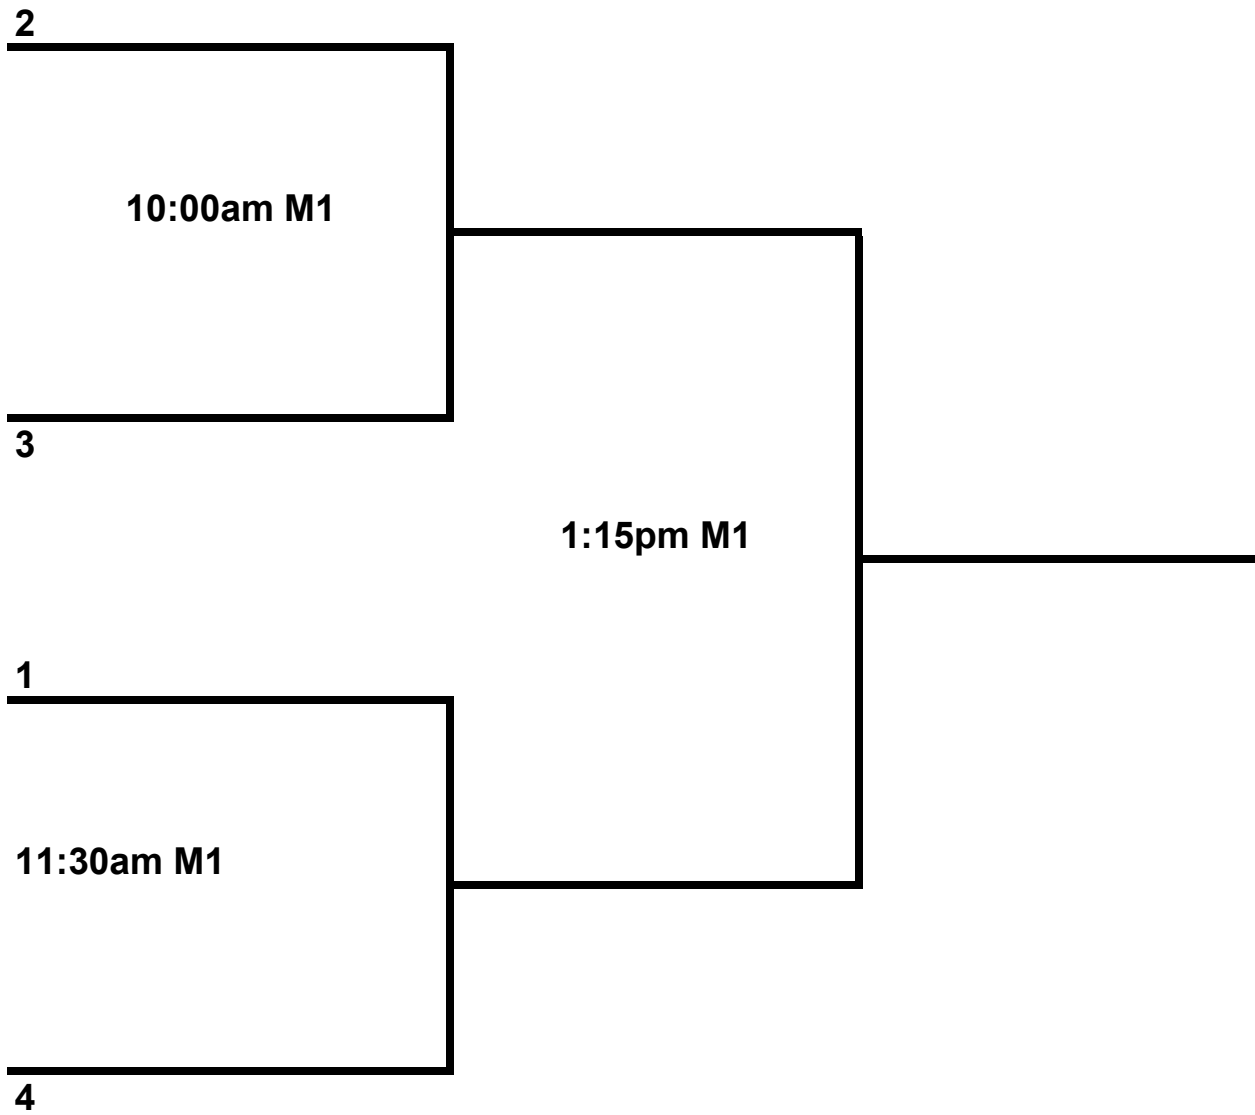

10U BCB Fields of Dreams Classic

1. Poland Pride
2. Silver Creek Starz
3. Green Bulldogs
4. Ohio Ice

FRI	M1
5:30	1-2
7:00	3-4

SAT	M1
10:00	1-3
11:30	2-4
1:00	2-3
2:30	1-4

<u>TEAM</u>	<u>WINS</u>	<u>LOSSES</u>	<u>RUNS AGAINST</u>	<u>RUNS SCORED</u>	<u>RANK</u>
Poland Pride					
Silver Creek Starz					
Green Bulldogs					
Ohio Ice					

10U Elimination Bracket