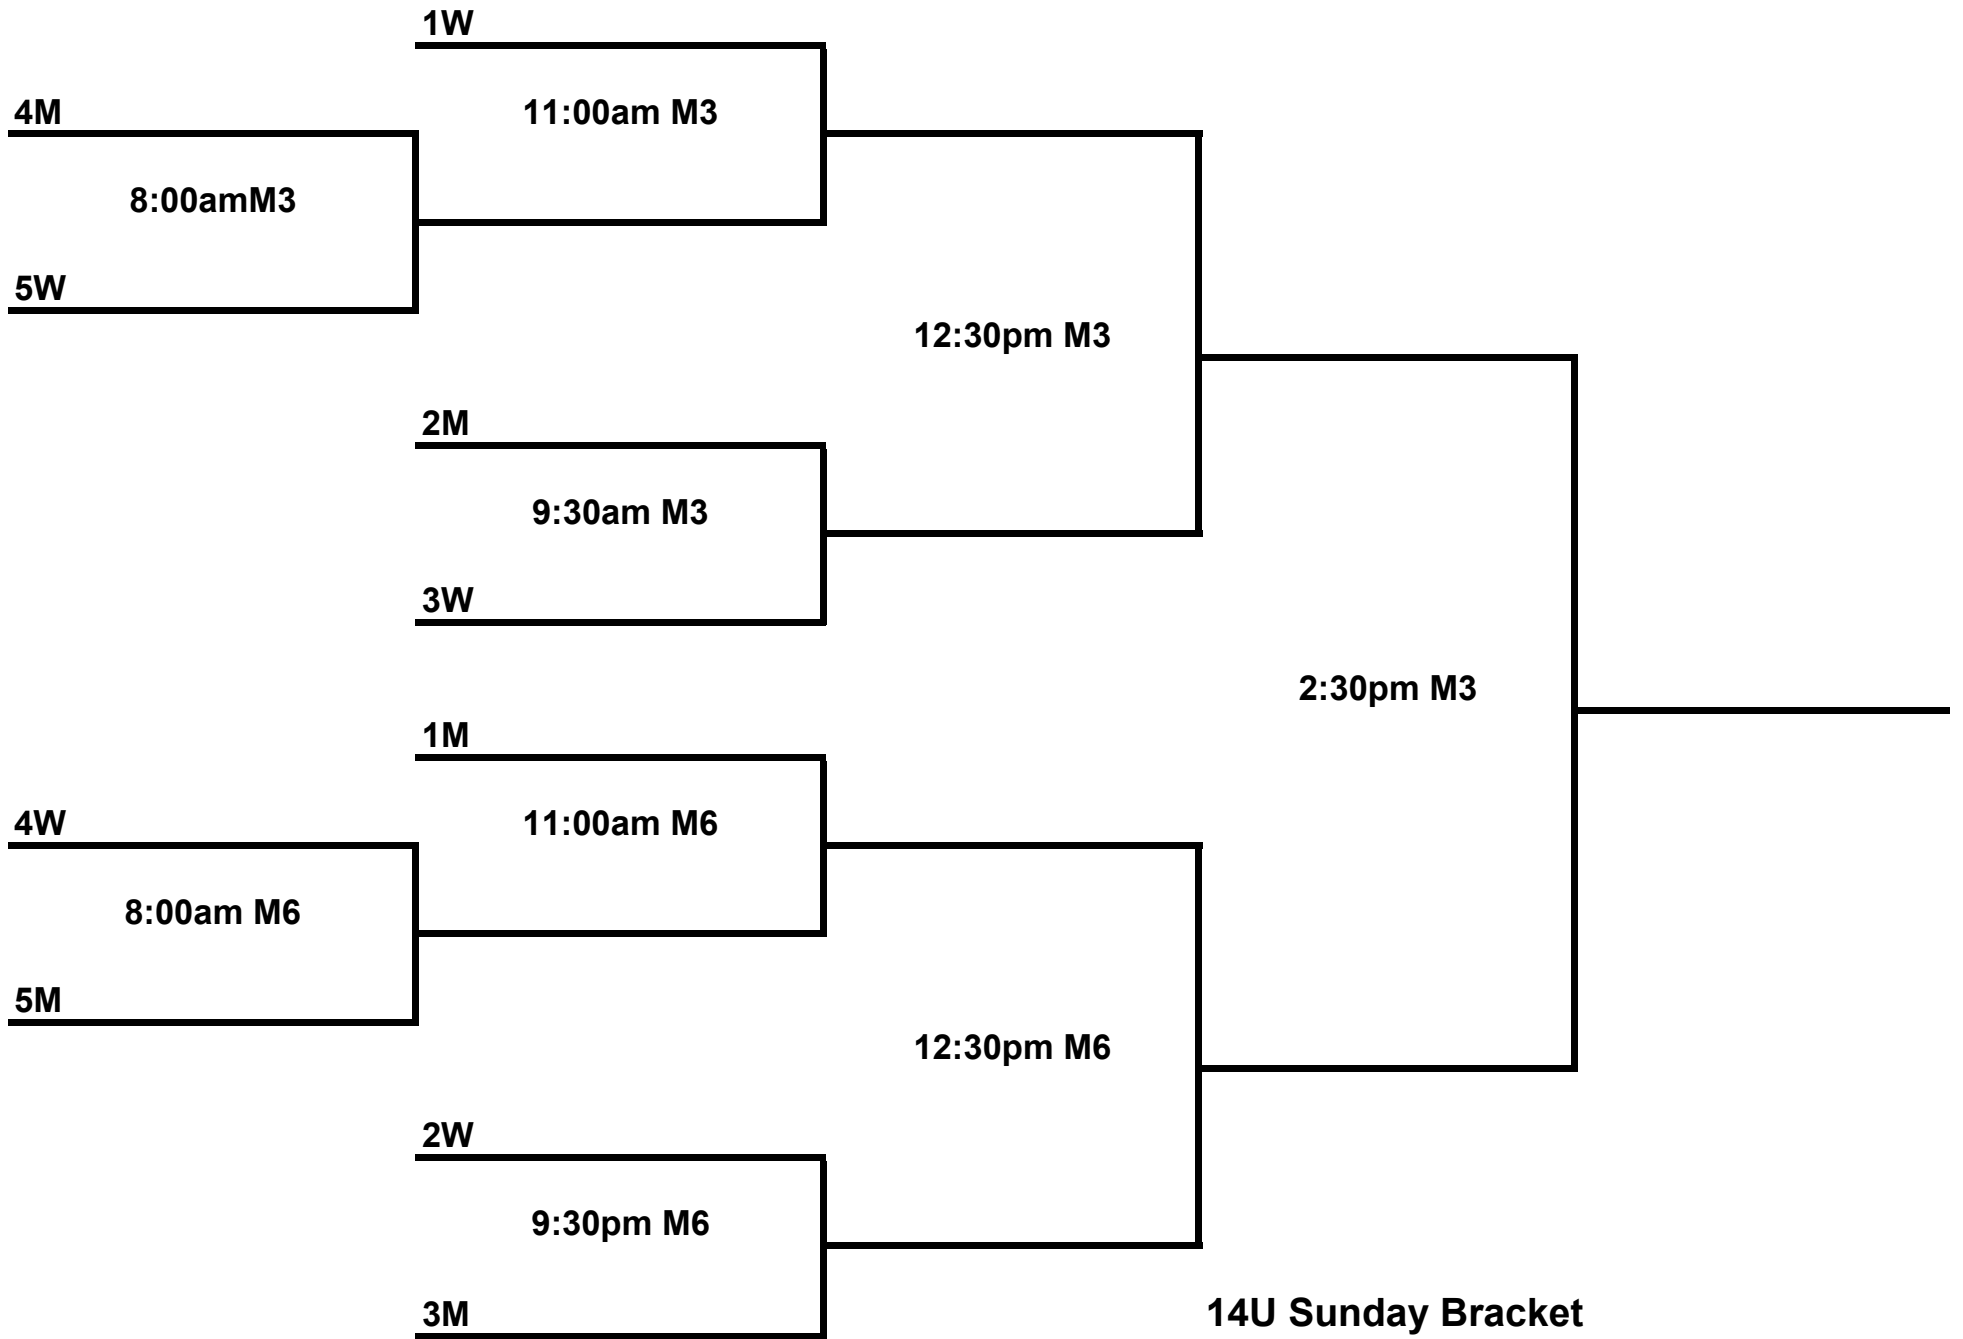

14U BCB Fields of Dreams Classic

WHITE

1. Ohio Reign
2. Pittsburgh Power
3. North Coast Spirit
4. Cyclones
5. Lady Bulldogs

MAROON

6. Mad Dogs
7. Silver Creek Starz
8. Ohio Magic
9. Ohio Elite
10. Ohio Dynamite

FRI	M3	M6	M8	SB1	SB2
7:00				1-4	7-8

SAT	M3	M6	M8	SB1	SB2
8:00	1-5	6-10			
9:30	2-3	8-9			
11:00	2-4	1-10			
12:30	3-5	9-10			
2:00	2-9	6-7			
3:30	3-8	5-6	4-7		

WHITE

<u>TEAM</u>	<u>WINS</u>	<u>LOSSES</u>	<u>RUNS AGAINST</u>	<u>RUNS SCORED</u>	<u>RANK</u>
Ohio Reign					
Pittsburgh Power					
North Coast Spirit					
Cyclones					
Lady Bulldogs					

MAROON

<u>TEAM</u>	<u>WINS</u>	<u>LOSSES</u>	<u>RUNS AGAINST</u>	<u>RUNS SCORED</u>	<u>RANK</u>
Mad Dogs					
Silver Creek Starz					
Ohio Magic					
Ohio Elite					
Ohio Dynamite