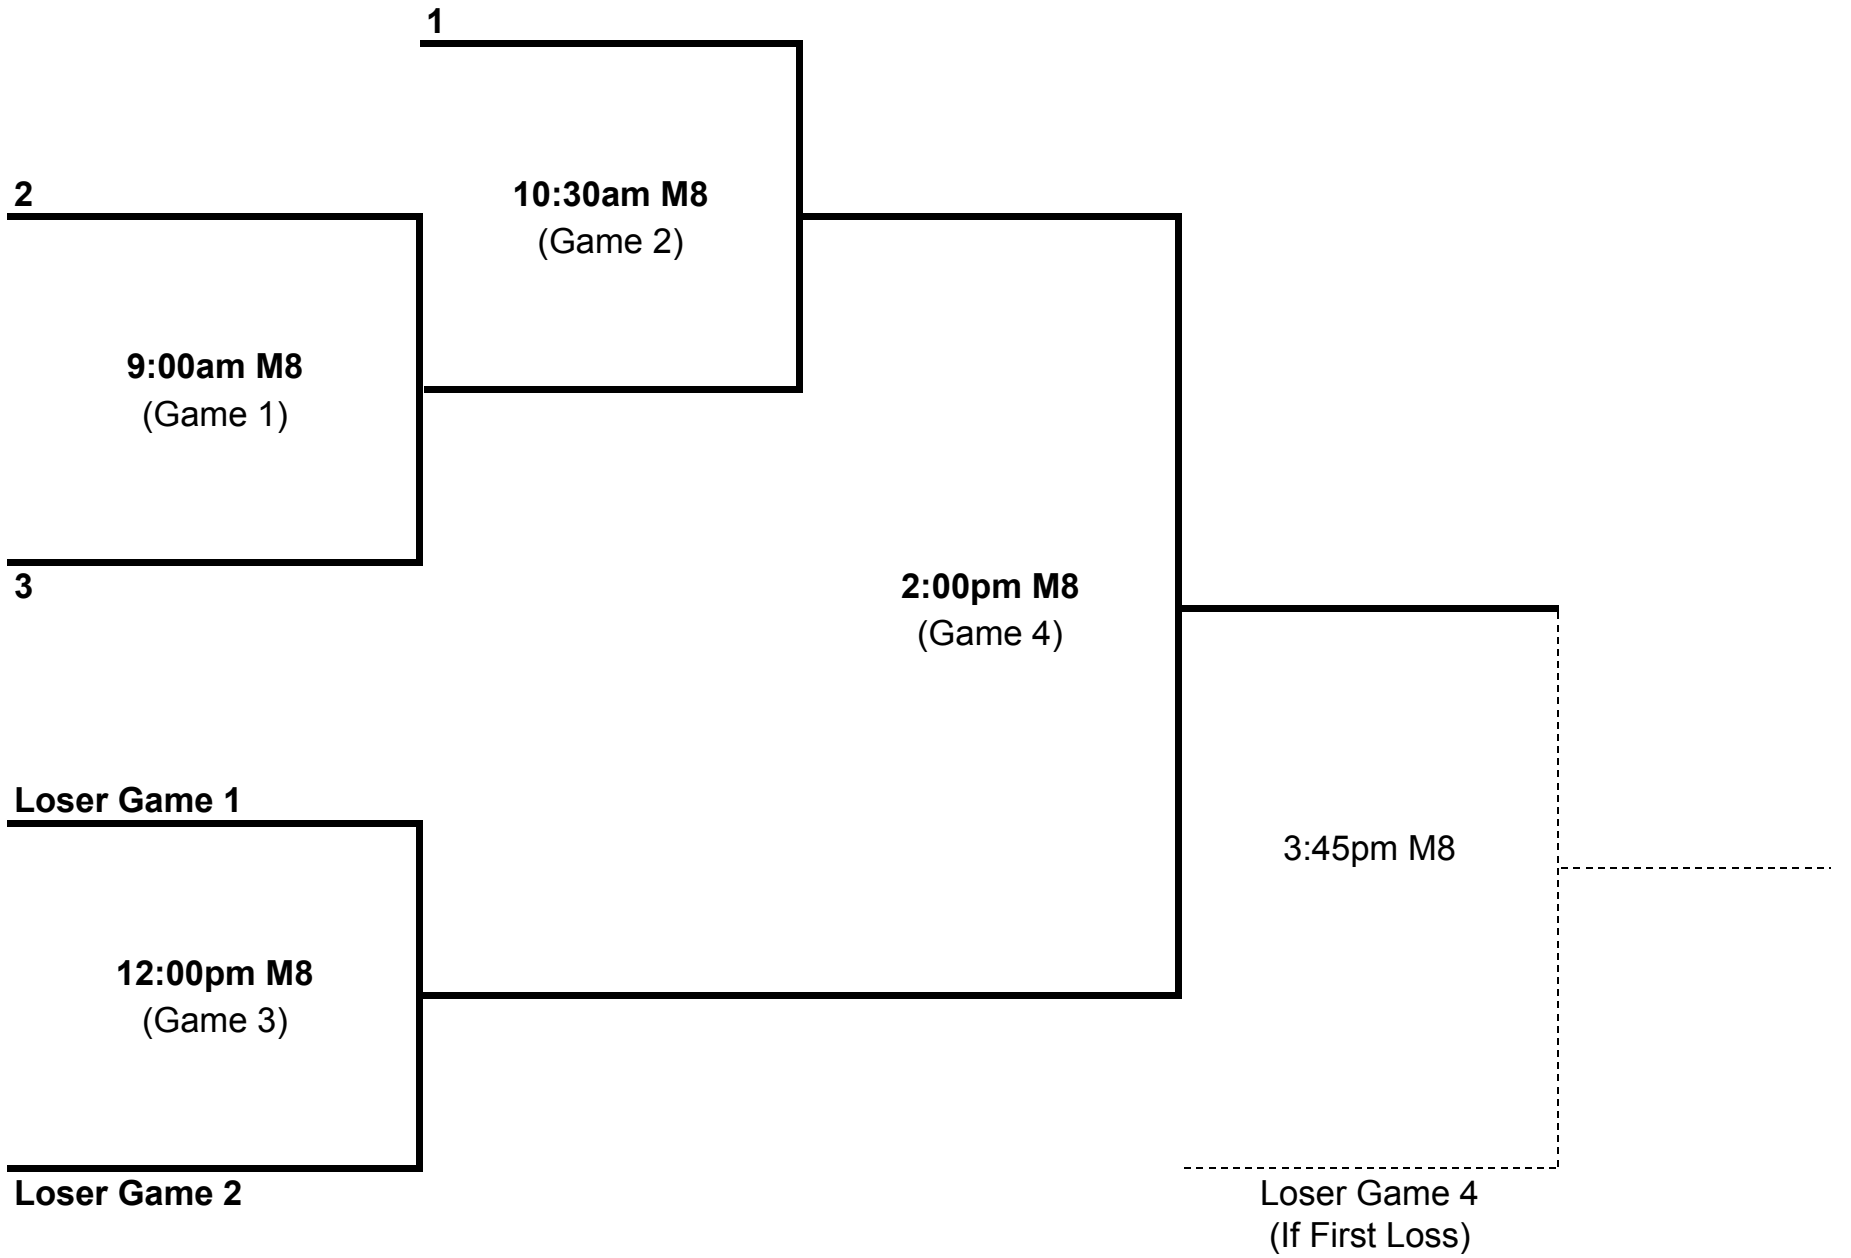

16U BCB Fields of Dreams Classic

1. Ohio Reign
2. Tigerlillies
3. Valley Sting

SAT	M8
11:00	2-3
12:30	1-3
2:00	1-2

<u>TEAM</u>	<u>WINS</u>	<u>LOSSES</u>	<u>RUNS AGAINST</u>	<u>RUNS SCORED</u>	<u>RANK</u>
Ohio Reign					
Tigerlillies					
Valley Sting					

16U Elimination Bracket