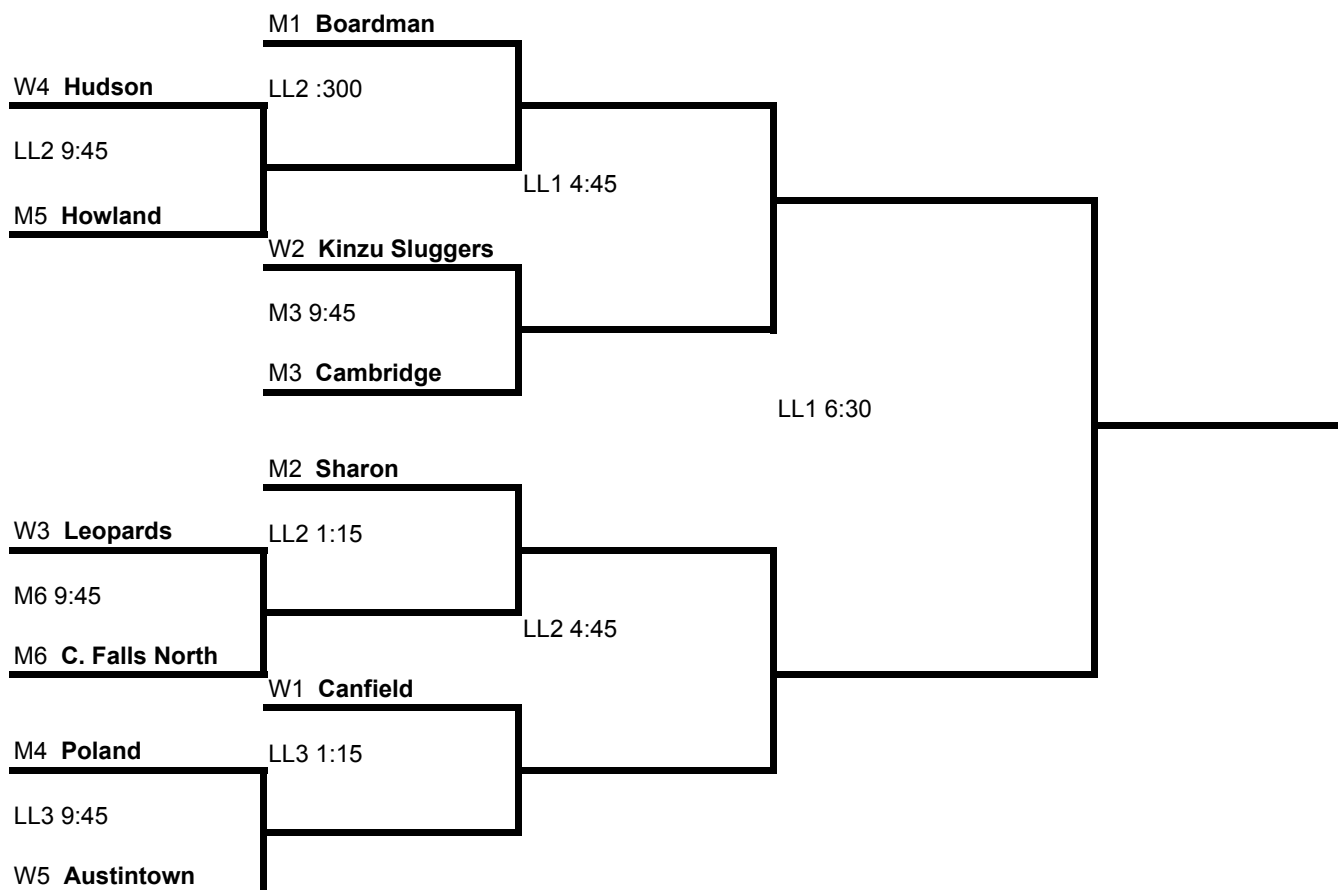

# 2017 11U Division SUNDAY BRACKET

## POOL PLAY

#### Maroon

- 17. Howland
- 18. C. Falls North
- 19. Cambridge
- 20. Sharon
- 21. Boardman
- 27. Poland