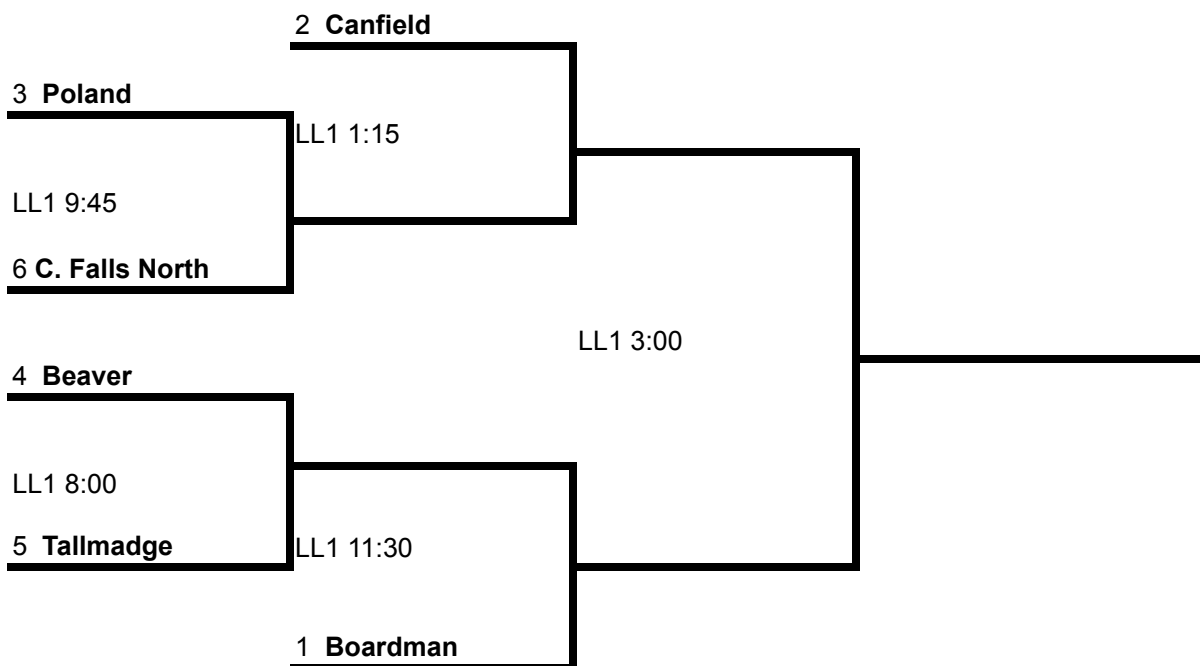

2017 12U Division SUNDAY BRACKET

POOL PLAY

- Teams**
- 27. Poland
 - 28. C. Falls North
 - 29. Canfield
 - 30. Tallmadge
 - 31. Boardman
 - 32. Beaver

| Friday Schedule | L1 |
|-------------------|-------|
| 5:30 | |
| 7:15 | 27-29 |
| Saturday Schedule | |
| 8:00 | 30-31 |
| 9:45 | 28-32 |
| 11:30 | 29-30 |
| 1:15 | 27-32 |
| 3:00 | 28-31 |